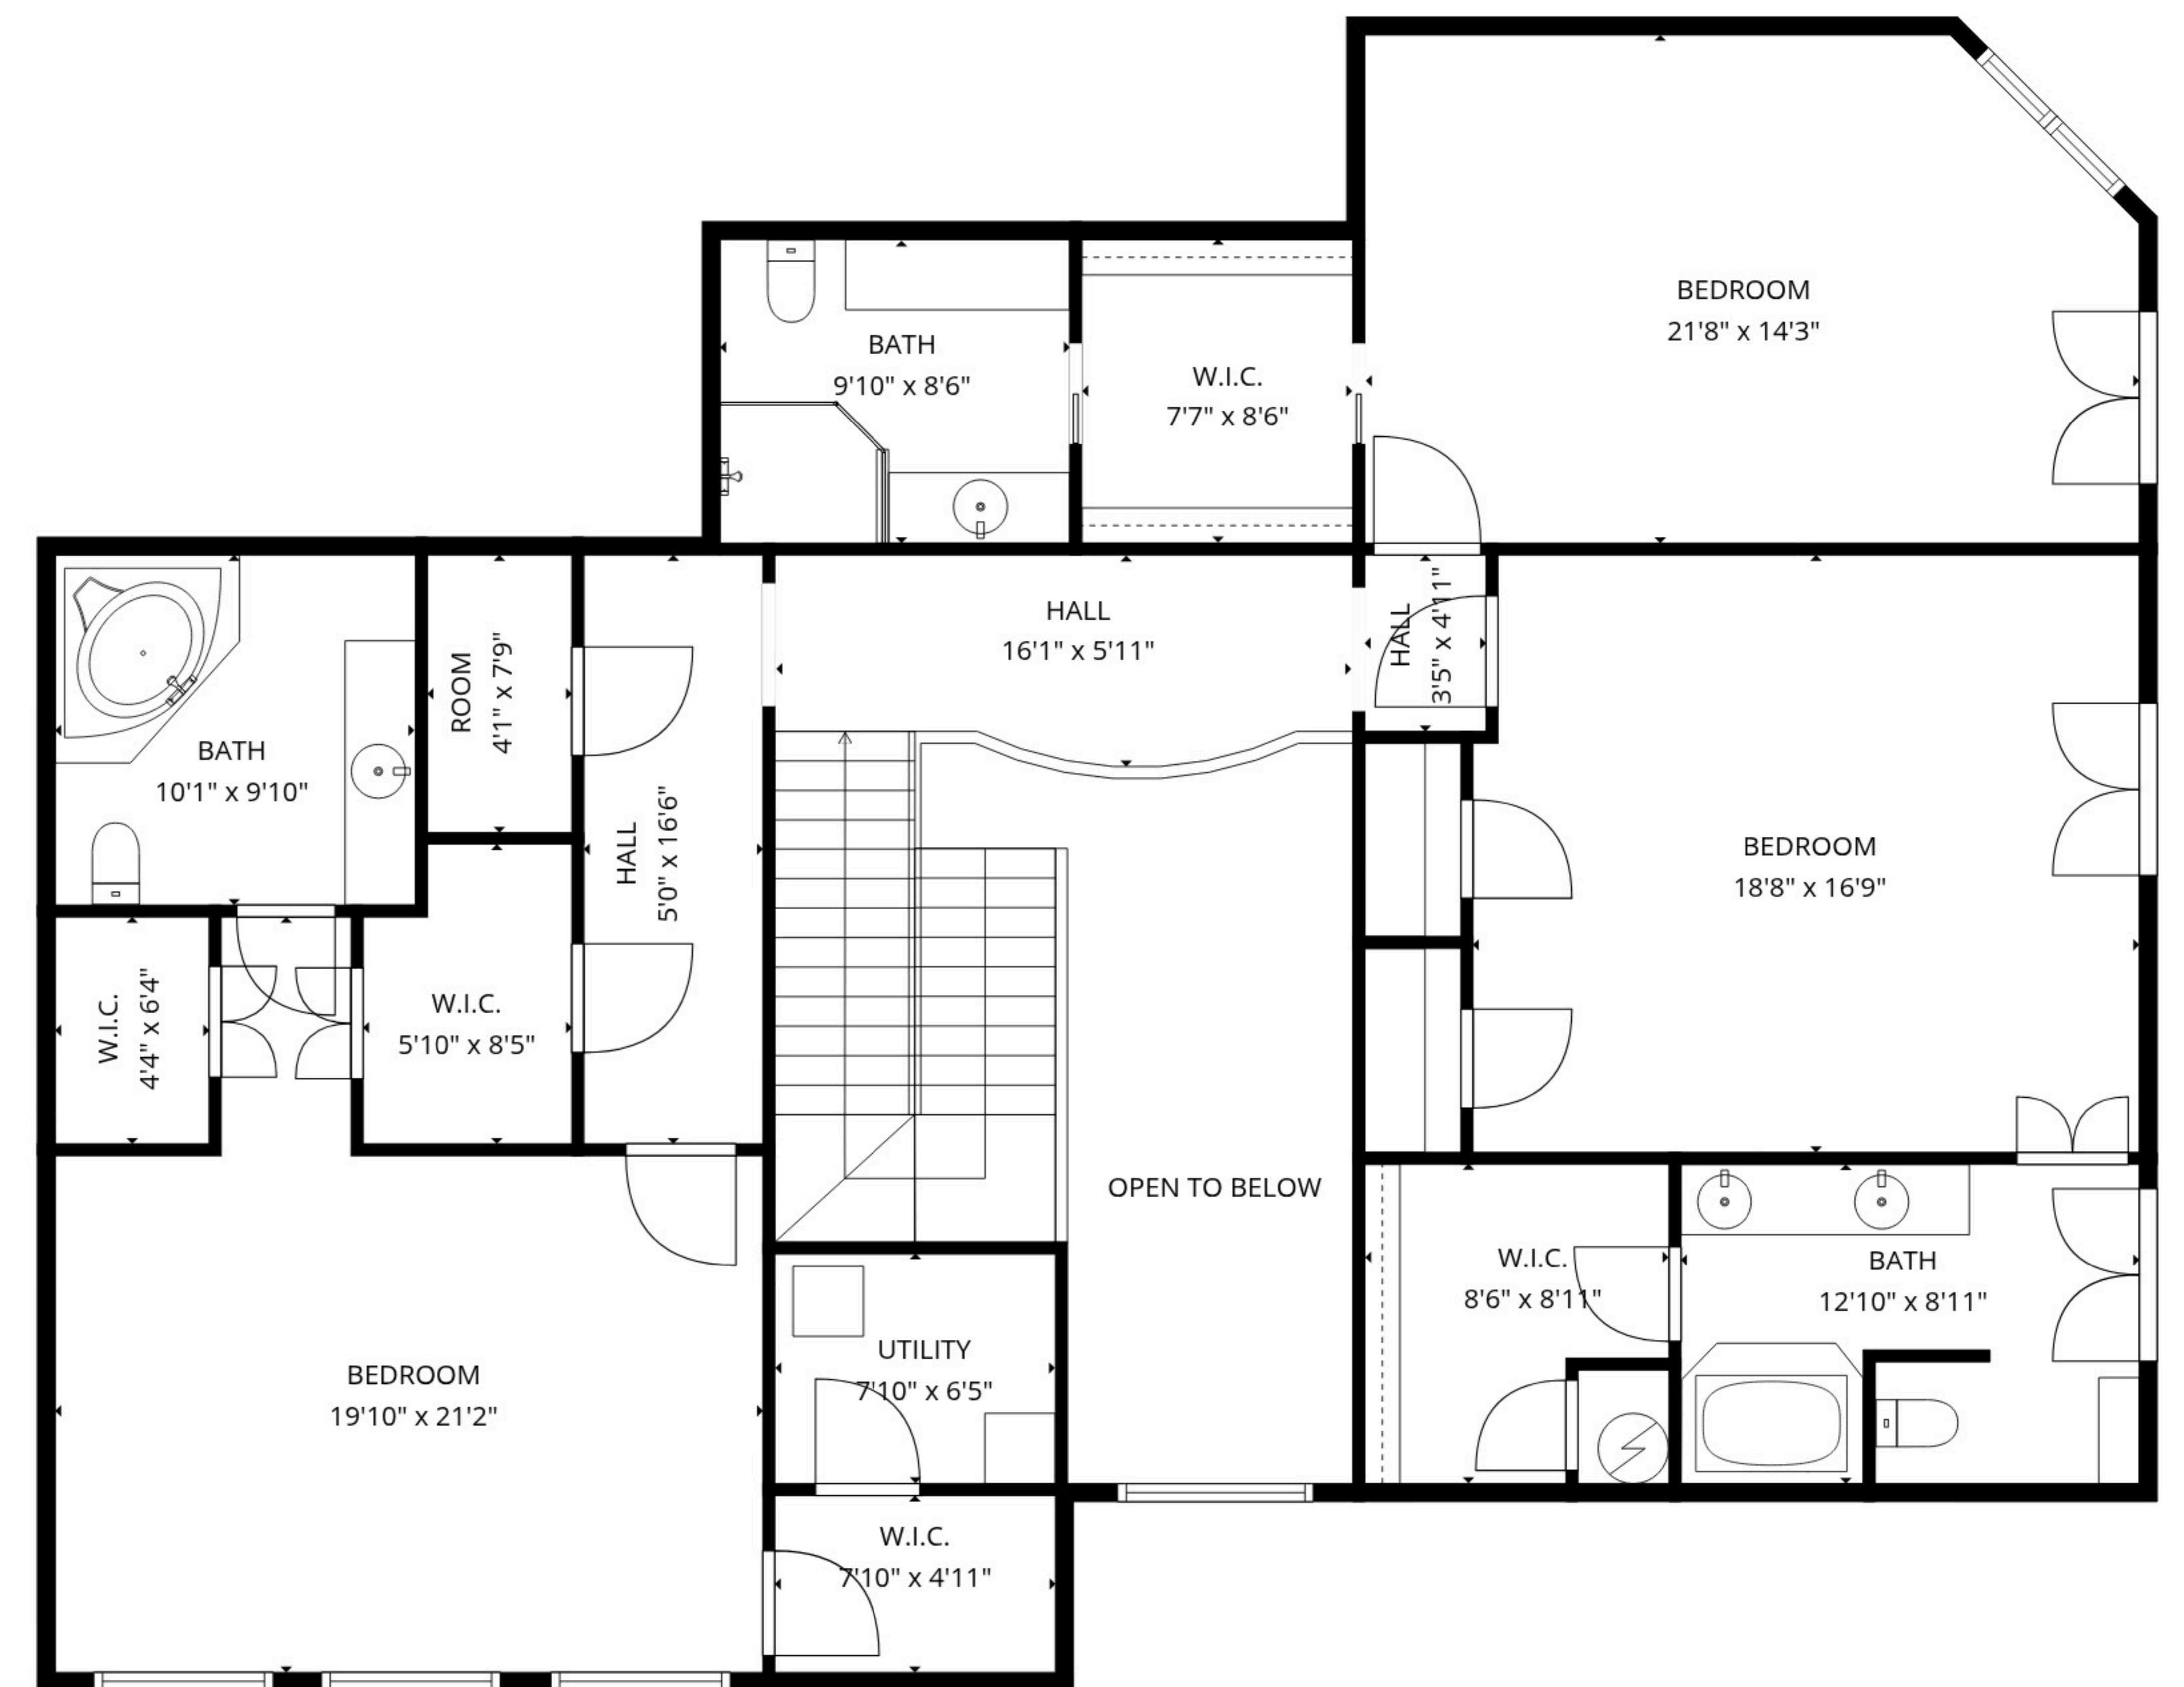

1st floor

2nd floor

TOTAL: 6557 sq. ft
 1st floor: 4655 sq. ft, 2nd floor: 1902 sq. ft
 EXCLUDED AREAS: FIREPLACE: 16 sq. ft, UTILITY: 53 sq. ft, OPEN TO BELOW: 172 sq. ft,
 WALLS: 256 sq. ft